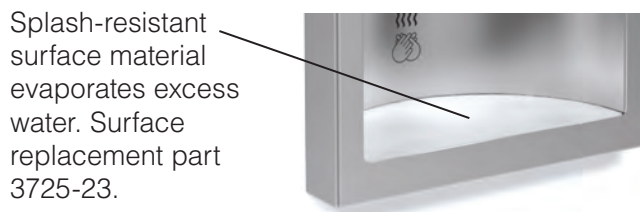

Spacious alcove provides a thorough, comfortable hand-drying experience

New Recessed B-3725 Hand Dryer: contemporary low-profile design, ADA compliant, splash-resistant.

Stylish cooling grid enhances architectural design

Indicator lights:

- Flashing green light indicates ready to use
- Solid red light is a call for service

Spacious alcove design fully encloses patrons' hands and prevents water spill on the floor.

Splash-resistant surface material evaporates excess water. Surface replacement part 3725-23.

- ADA-compliant, 2" wall projection
- Type 304 satin-finish stainless steel
- 17-second dry time, 70 dBA sound level
- Sustainable 1.0 KW rated power
- Installs in a 4" wall depth
- 5-year limited warranty