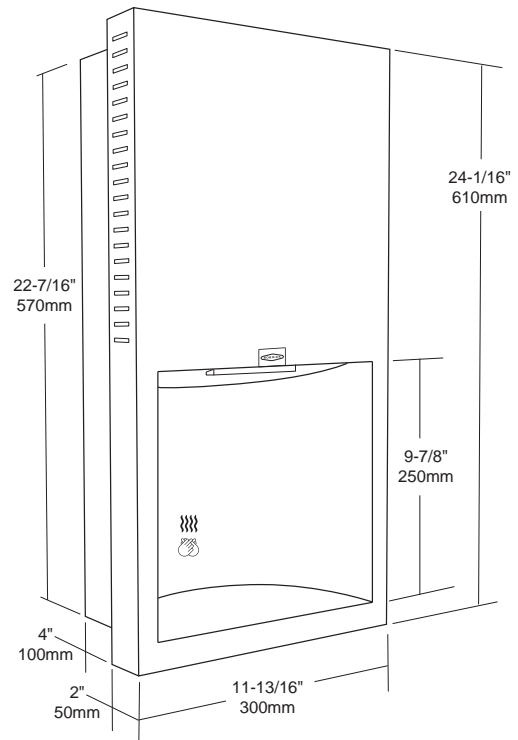

Indicator lights:

- Flashing green light indicates ready to use
- Solid red light is a call for service

Spacious alcove design fully encloses patrons' hands and prevents water spill on the floor.

Splash-resistant surface material evaporates excess water. Surface replacement part 3725-23.

- ADA-compliant, 2" wall projection
- Type 304 satin-finish stainless steel
- 17-second dry time, 70 dBA sound level
- Sustainable 1.0 KW rated power
- Installs in a 4" wall depth
- 5-year limited warranty