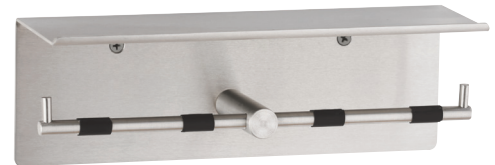

Inspired by European aesthetics. Made to Bobrick standards.

This suite of products adds convenience and style to any restroom or toilet cubicle.

Featuring contemporary styling, the models share common elements like threaded escutcheons and post diameters to enhance their coordination.

Produced in satin-finish 304 stainless steel and designed to be vandal-resistant, these attractive pieces will maintain their beauty for years to come.

Model	Description
B-541	Spare Toilet Roll Holder
B-542	Coat Hook
B-543	Toilet Tissue Dispenser
B-544	Toilet Brush Holder
B-545x18	Towel Bar, 18 in
B-545x24	Towel Bar, 24 in
New Models	
B-540	Double Toilet Tissue Dispenser with Shelf
B-546	Toilet Tissue Dispenser with Hood
B-547	Double Toilet Tissue Dispenser
B-548	Double Toilet Tissue Dispenser with Hood
B-549	Double Coat Hook

B-540

Also available with bright-polished finish. Consult web site for model numbers and additional information.

Browse our full selection of stainless steel washroom accessories at

Bobrick.com

FORM NO. CCSS NOV 2019 0M © BOBRICK WASHROOM EQUIPMENT, INC.

BUILDING VALUE SINCE 1906